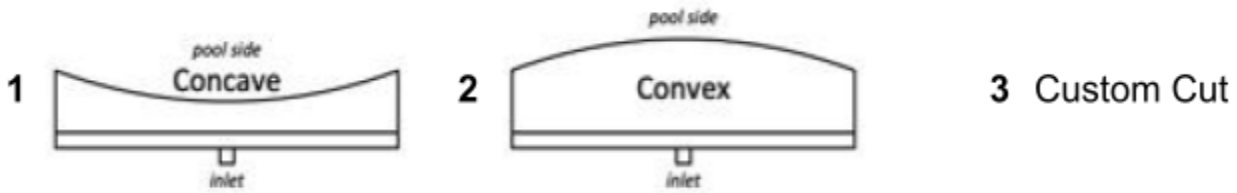

Waterfall Custom Cut Order Form

Complete Form and email to CS@argpool.com

Builder Name _____ **Date** _____
Address _____
Contact _____ **Phone** _____
Email _____ **Distributor** _____

ARG Waterfall Part Number _____ Quantity _____
Back or Bottom Inlet _____
Type of Cut (Circle Number):

For Numbers 1 and 2, list the radius desired in feet _____