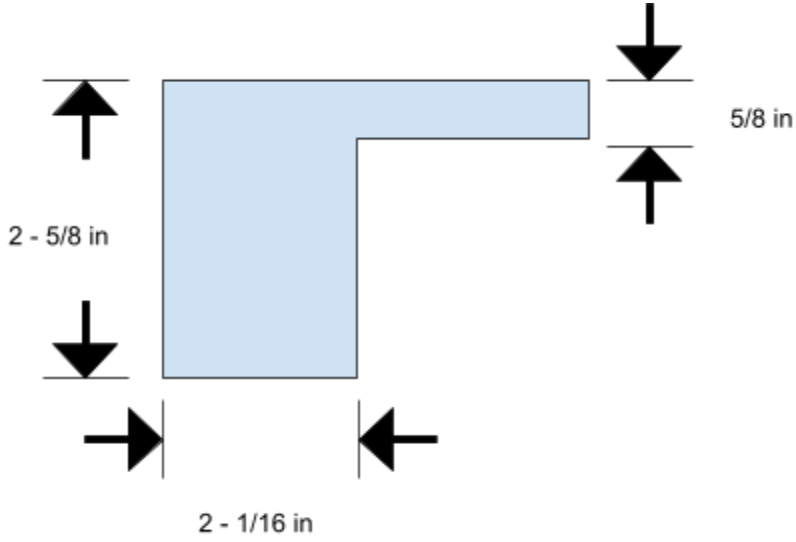

12 in, 18 in, 24 in & 36 in are One Port
48 in, 60 in, 72 in & 84 in are Two Ports
96 in are Four Ports

Suggested Pipe Configuration :
2 Way Valve

One Port - In the middle of the Waterfall

Two Ports -

Up to 36 Inch Long

48 Inch - 84 Inch Long

96 Inch Long

Waterfall Measurements

Body

Lip Width 1 Inch = $1 - \frac{1}{16}$ " 6 Inch = 6"

Lip Length

Waterfall	Lip Length (inch)
12 in	12.7 inch
18 in	18.6 inch
24 in	24.45 inch
36 in	36.2 inch
48 in	48 inch
60 in	59.85 inch
72 in	71.54 inch
84 in	83.35 inch
96 in	95.24 inch