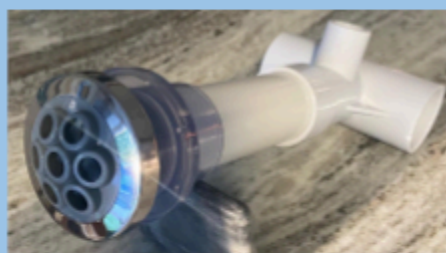

Spa Massage Double Tee Jet Gray