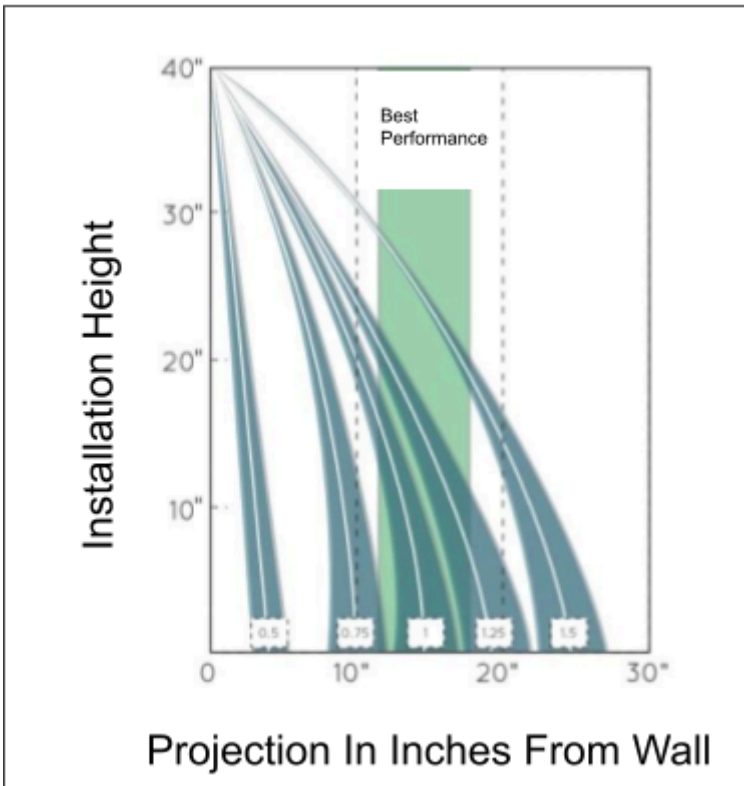

A metal tool (B) is provided for when cutting waterfalls in the field. The supports that keep the lip open must be broken off one inch from the front of the lip. The waterfall tool can also be used to clean the opening of the lip.

B

We recommend using at least one GPM per inch of waterfall. Using less may cause the water to wet the wall, affecting the appearance of the waterfall.

As the water sheet comes out of the waterfall, it will close in, looking like a V pattern.

To minimize this, try more GPM. The higher a waterfall is installed, the more pronounced the V shape will be.

12" & 18" Waterfalls

The flume on these sizes of waterfall is very narrow. For a more traditional appearance, we recommend installing the 12" at max height of 18" (8" projection) and 18" at max height of 24" (9" projection).