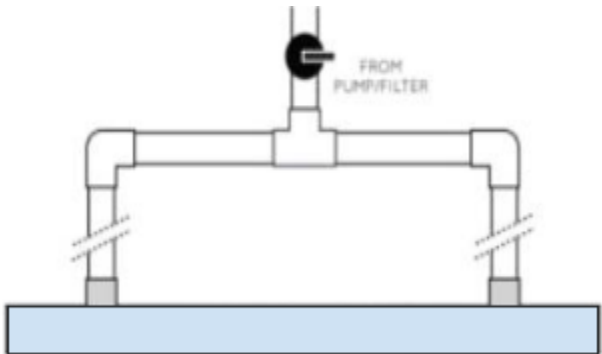

Pool Waterfall Tech Guide

ARG Pool Waterfalls Have Been Produced For Almost 20 Years
Ports (Inlets) are 1-1/2 in Spigot - PVC Material - One Gallon Per Minute Per Inch

Back Port

Bottom Port

Because ARG Waterfalls Are PVC, They Are Easier to Cut In The Field vs Competitors.

12 in, 18 in, 24 in & 36 in are One Port
48 in, 60 in, 72 in & 84 in are Two Ports
96 in are Four Ports

Suggested Pipe Configuration :
2 Way Valve

One Port - In the middle of the Waterfall

Two Ports -

Up to 36 Inch Long

48 Inch - 84 Inch Long

96 Inch Long

Waterfall Measurements

Body

Lip Width 1 Inch = $1 - \frac{1}{16}$ " 6 Inch = 6"

Lip Length

Waterfall	Lip Length (inch)
12 in	12.7 inch
18 in	18.6 inch
24 in	24.45 inch
36 in	36.2 inch
48 in	48 inch
60 in	59.85 inch
72 in	71.54 inch
84 in	83.35 inch
96 in	95.24 inch