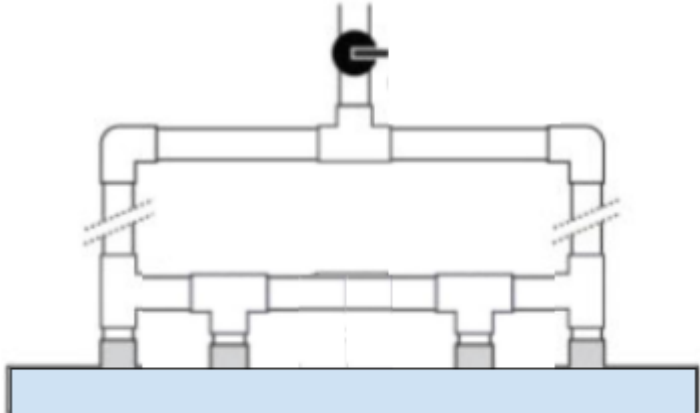

Pool Waterfall Tech Guide

ARG Pool Waterfalls Have Been Produced For Almost 20 Years
Ports (Inlets) are 1-1/2 in Spigot - PVC Material - One Gallon Per Minute Per Inch

Back Port

Bottom Port

Because ARG Waterfalls Are PVC, They Are Easier to Cut In The Field vs Competitors.

12 in, 18 in, 24 in & 36 in are One Port
48 in, 60 in, 72 in & 84 in are Two Ports
96 in are Four Ports

Suggested Pipe Configuration :
2 Way Valve

One Port - In the middle of the Waterfall

Two Ports -

Up to 36 Inch Long

48 Inch - 84 Inch Long

96 Inch Long

Waterfall Measurements

Body

Lip Width 1 Inch = $1 - \frac{1}{16}$ " 6 Inch = 6"

Lip Length

Waterfall	Lip Length (inch)
12 in	12.7 inch
18 in	18.6 inch
24 in	24.45 inch
36 in	36.2 inch
48 in	48 inch
60 in	59.85 inch
72 in	71.54 inch
84 in	83.35 inch
96 in	95.24 inch