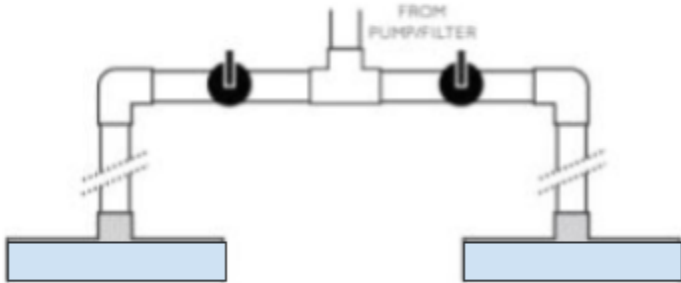

Pool Waterfall Tech Guide

ARG Pool Waterfalls Have Been Produced For Almost 20 Years
Ports (Inlets) are 1-1/2 in Spigot - PVC Material - One Gallon Per Minute Per Inch

Back Port

Bottom Port

Because ARG Waterfalls Are PVC, They Are Easier to Cut In The Field vs Competitors.

12 in, 18 in, 24 in & 36 in are One Port
48 in, 60 in, 72 in & 84 in are Two Ports
96 in are Four Ports

Suggested Pipe Configuration :
2 Way Valve

One Port - In the middle of the Waterfall

Two Ports -

Up to 36 Inch Long